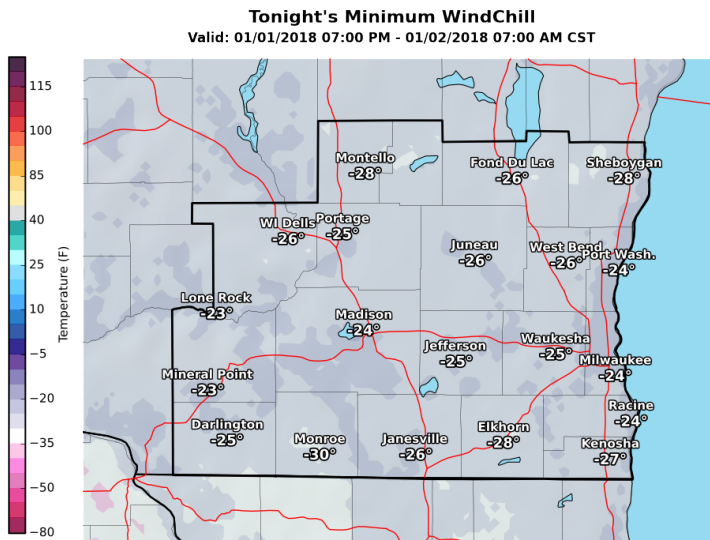

BREAKING Non-stop Madison-San Francisco flights coming in June, officials say

http://host.madison.com/wsj/weather/holiday-week-is-second-coldest-recorded-in-madison/article_91012543-f7b6-57cd-8659-d6350df30045.html

Holiday week is second coldest recorded in Madison

LOGAN WROGE lwroge@madison.com Jan 2, 2018

National Weather Service
Milwaukee/Sullivan, Wisconsin
01/01/2018 01:41 PM CST

Follow Us:
weather.gov/milwaukee

Madison recorded the second coldest holiday week this season as cold temperatures nearly edged out a 131-year-old record.

National Weather Service

MORE INFORMATION

Extreme cold weather tied to 3 deaths in Madison area, causes water main breaks